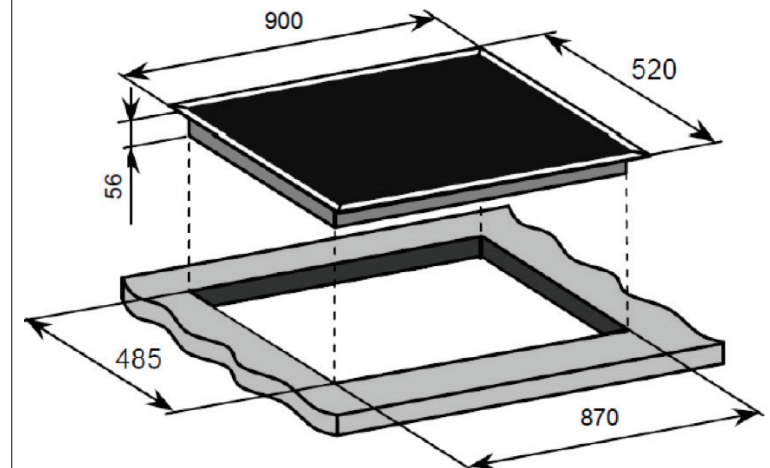

## PRODUCT DIMENSIONS

Packaged (w, d, h mm):

▷ 952 x 570 x 120mm

Physical (w, d, h mm):

▷ 900 x 520 x 56mm

Weight:

▷ 14kg