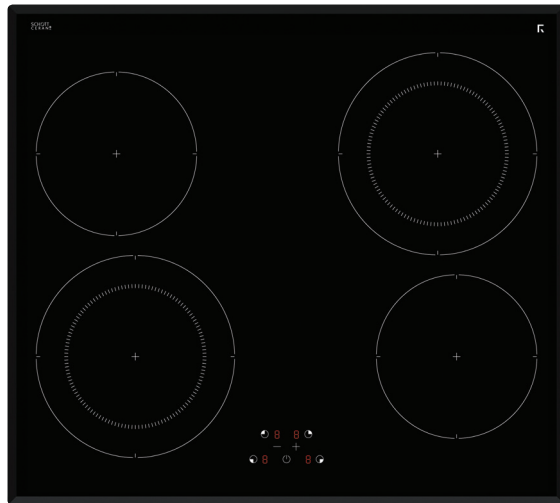

60cm Induction Cooktop

604.8B05.025

ACCESSORIES

Sealing strip (already attached to cooktop underside)

FEATURES

4 induction cooking zones
2 extendable zones
Touch control operation
German made EGO induction modules
Timer function for each zone
Frameless, bevelled edge glass

BURNER OUTPUTS (KW)

2 x 1.85/2.10kW induction zones (extendable)
2 x 1.40kW induction zones

CLEANING

Durable European made Schott Ceran glass
Single piece of glass

SAFETY

Induction technology (not radiant)
Child lock function

REQUIREMENTS

Rated Voltage:
▷ 220-240V, 50/60 Hz
Current requirements:
▷ 40A
Hard-wired installation