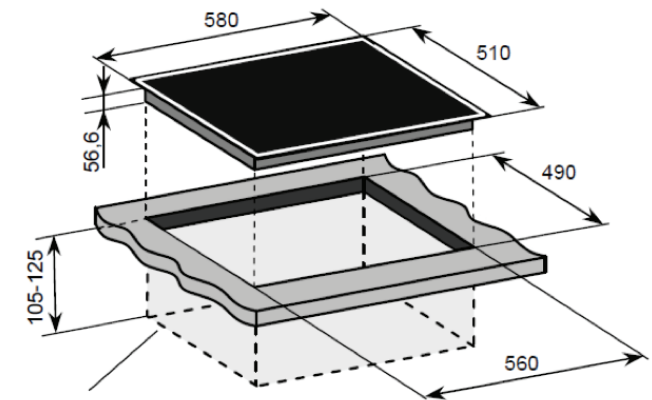

INSTALLATION

Total height including minimum ventilation requirement

PRODUCT DIMENSIONS

Packaged (w, d, h mm):

▷ 642 x 570 x 120mm

Physical (w, d, h mm):

▷ 590 x 520 x 56mm

Weight:

▷ 14kg

WARRANTY

24 Months