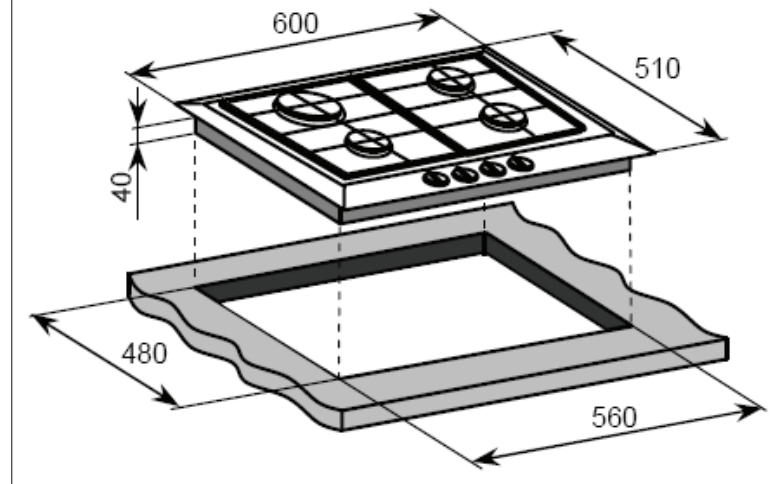

## PRODUCT DIMENSIONS

Packaged (w, d, h mm):  
▷ 645 x 543 x 136mm  
Physical (w, d, h mm):  
▷ 600 x 510 x 40mm  
Weight:  
▷ 12kg