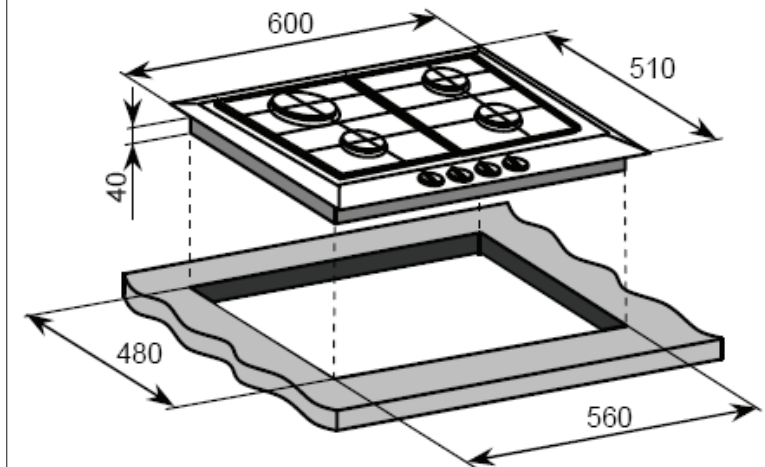

### PRODUCT DIMENSIONS

Packaged (w, d, h mm):

▷ 620 x 620 x 580mm

Physical (w, d, h mm):

▷ 595 x 575 x 595mm

Weight:

▷ 42kg