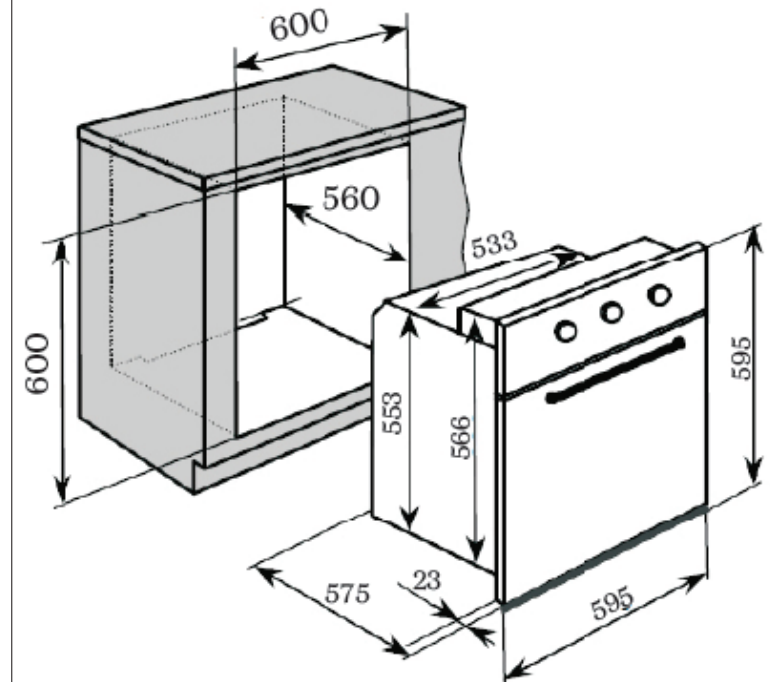

60cm Multi-Function Oven

604.8B05.085

Titus
Tekform

ACCESSORIES

Enamelled baking tray
Chrome baking tray insert
Chrome shelf with safety lock

FEATURES

65 litre capacity
Stainless steel & black optical glass finish
Touch control, programmable LED clock/timer
Cavity cooling system
Matt black, brushed steel handle

SAFETY

Double glazed cool touch door
Child safe oven activation process

REQUIREMENTS

Current requirements: 21A
Supplied with 10 amp plug

INSTALLATION

PRODUCT DIMENSIONS

Packaged (w, d, h mm):

▷ 620 x 620 x 580

Physical (w, d, h mm):

▷ 595 x 575 x 595

Weight:

▷ 42kg

WARRANTY

24 Months