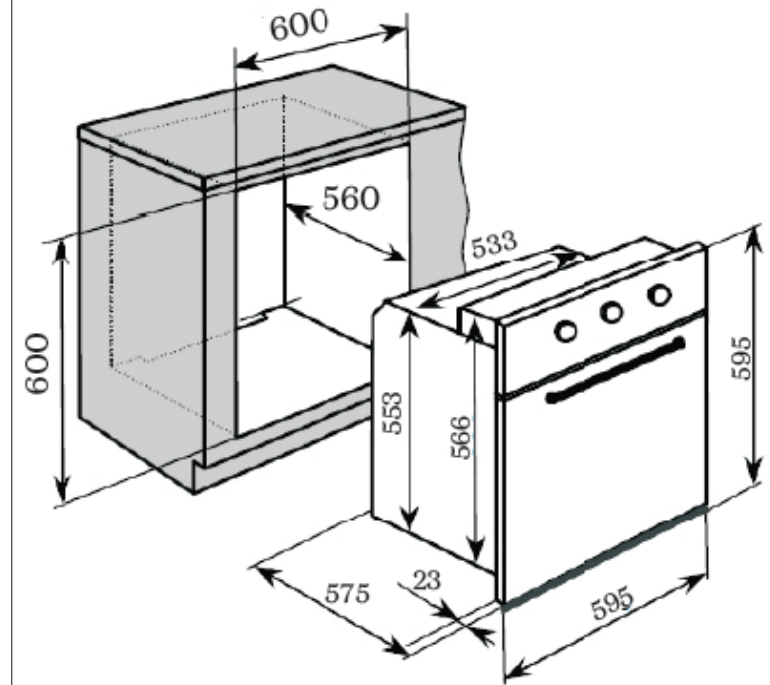

60cm Multi-Function Oven

604.8B05.090

Titus
Tekform

ACCESSORIES

Enamelled baking tray
Chrome baking tray insert
Chrome shelf with safety lock

FEATURES

65 litre capacity
Stainless steel & black optical glass finish
Touch control, programmable LED clock/timer
Cavity cooling system
Matt black, brushed steel handle
Telescopic runners

SAFETY

Triple glazed cool touch door
Child safe oven activation process

REQUIREMENTS

Current requirements: 21A
Supplied with 10 amp plug

INSTALLATION

PRODUCT DIMENSIONS

Packaged (w, d, h mm):

▷ 620 x 620 x 580

Physical (w, d, h mm):

▷ 595 x 575 x 595

Weight:

▷ 42kg

WARRANTY

24 Months