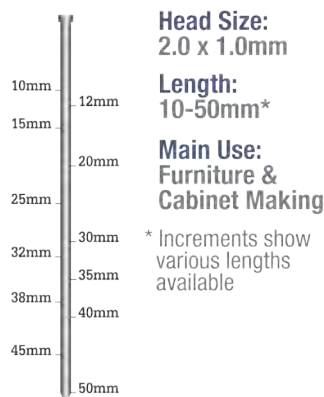

Technical Data Sheet

Brad Nails Sizing Charts

The below images show the brad nail measurements to scale.

To assist in ordering the correct type and size, please refer to the information below

All product details and ordering information can be found in the **Tekform Fasteners by Titus 2015 brochure. See page 10**

C Series

C1 Series

DA Series

Contact Details

Sydney
(02) 9826 0007

Brisbane
(07) 2366 3999

Melbourne
(03) 9737 5566

Adelaide
(08) 8447 3700

Hobart
(03) 6273 1199

TITUS GROUP
TITUS TEKFORM PTY LTD

EMAIL
info@titustekform.com.au

WEB
www.titustekform.com.au