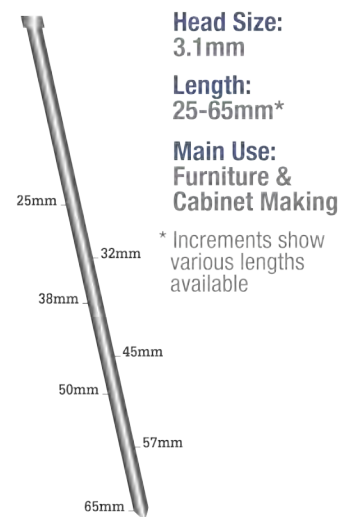

DA Series

Contact Details

Sydney
(02) 9826 0007

Brisbane
(07) 2366 3999

Melbourne
(03) 9737 5566

Adelaide
(08) 8447 3700

Hobart
(03) 6273 1199

TITUS GROUP
TITUS TEKFORM PTY LTD

EMAIL
info@titustekform.com.au

WEB
www.titustekform.com.au