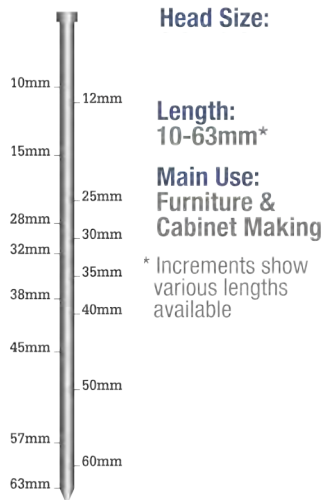

Technical Data Sheet

Brad Nails Sizing Charts

The below images show the brad nail measurements to scale.

To assist in ordering the correct type and size, please refer to the information below

All product details and ordering information can be found in the **Tekform Fasteners by Titus 2015 brochure. See page 10**

C Series

C1 Series

DA Series

Contact Details

Sydney
(02) 9826 0007

Brisbane
(07) 2366 3999

Melbourne
(03) 9737 5566

Adelaide
(08) 8447 3700

Hobart
(03) 6273 1199

TITUS GROUP
TITUS TEKFORM PTY LTD

EMAIL
info@titustekform.com.au

WEB
www.titustekform.com.au